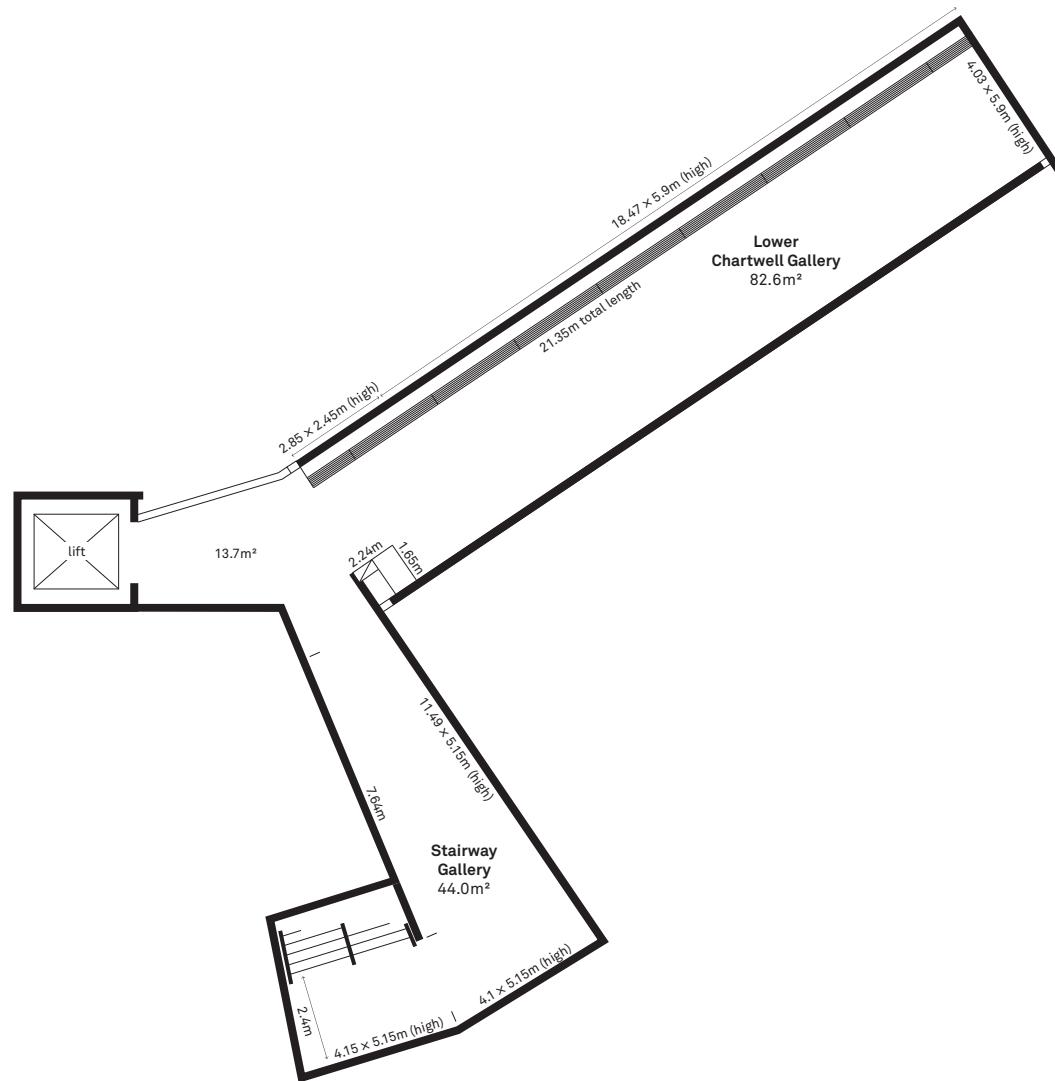

Level Three

N ↑

Te Adam
Pātaka Art
Toi Gallery

Floor Plans

Scale at A4- 1:200

Level Two

N↑

Te Adam
Pātaka Art
Toi Gallery

Floor Plans

Scale at A4- 1:200

Level One

Te Adam
Pātaka Art
Toi Gallery

Floor Plans
Scale at A4- 1:200